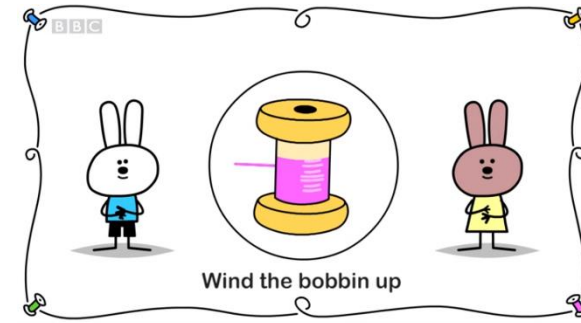

Book of the week

Click on the picture to watch the story

Word of the week: Nocturnal

Nursery rhyme of the week

Wind the bobbin up

Click on the picture to listen to the rhyme

This week in Nursery our theme is
Day and Night animals

Maths

Focus- Recognising and matching colours and shapes

Number of the week- 1. Click on Numberblock 1 to watch a video

Shape of the week: Square

Topic

- Talking about sleep and how it is important when staying healthy
- Sorting nocturnal and not nocturnal animals
- Use puppets to retell the story
- Make puppets using cotton wool to print